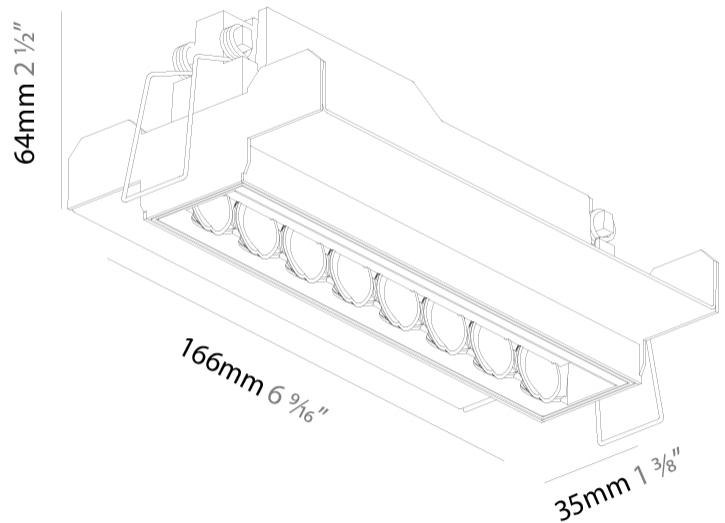

GENERAL

Series: Magiq Hollow Wallwash
Partner: Prolicht
Division: Architectural
Installation: Trimless
Product Type: Wallwash
Mounting Location: Ceiling
Light Distribution: Asymmetric

PHYSICAL

Shape: Rectangle
Length (mm): 166
Length (in): 6 ⁹/₁₆
Width (mm): 35
Width (in): 1 ³/₈
Height (mm): 64
Height (in): 2 ¹/₂
Ceiling Thickness (mm): 12.5
Ceiling Thickness (in): 1/2
Min. Recessing Depth (mm): 100
Min. Recessing Depth (in): 3 ¹⁵/₁₆
Weight (kg): 0.525
Weight (lbs): 1.16
Holder Finish: WHI / BLK
Fixture Material: Aluminum Die Cast
Cut-out Measurements: 173mm / 6 13/16" x 42mm / 1 5/8"

ELECTRICAL

Lamp Type: LED (Zhaga Standard)
Input Wattage (W): 19
Total Output Wattage (W): 17.2
Dimming: Tri-Mode (Non-Dimming and Phase Dimming (120Vac only) and 0-10V Dimming)
Driver Included: No
Driver Location: Recessed Housing
Driver Type: Constant Current - Universal
Driver Class: Class 2
Housing: See components
Input Voltage (V): 120 - 277
Constant Current (MA): 700

LED

Number of LEDs: 8
Color Temperature (°K): 2700 / 3000 / 3500 / 4000
Max. Delivered Lumen (lm): 1270 / 1270 / 1513 / 1544
Nominal Lumen (lm): 1492 / 1492 / 1778 / 1814
CRI: >90 CRI
Efficiency (%): 82.3
Lamp Life (hrs): 50000
Upon Request: Special Color Temperature

OPTICAL

Upon Request: Special Beam Angles

RATINGS AND CERTIFICATIONS

Certified By: CSA Certified to UL and CSA Standards
IP rating: IP20